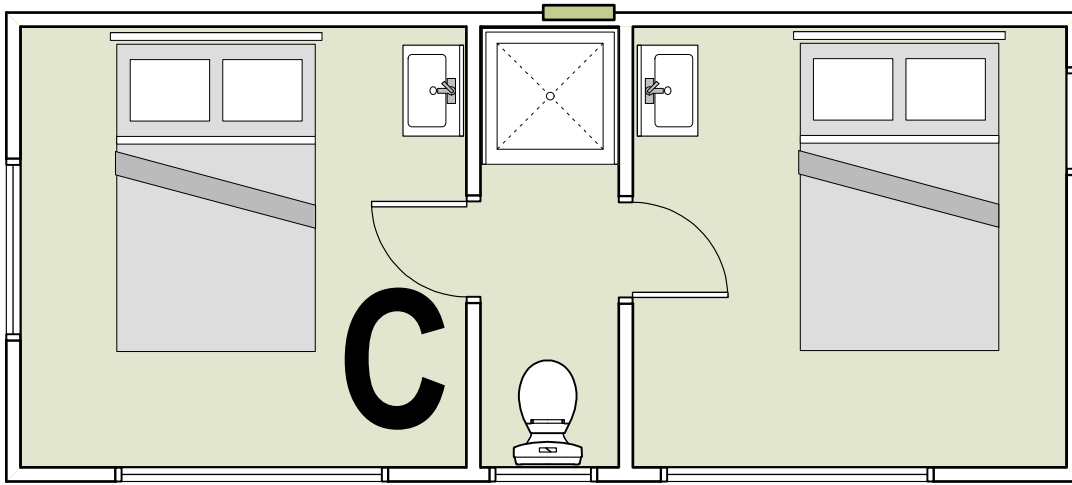

2 BEDROOMS

LOUNGE

BEDROOM PLUS

**NATURAL BORN BUILDERS LIMITED**

STEEL FRAMING

## BEDROOMS & LOUNGE

All pods are 7.1x3.0 = 21.3m<sup>2</sup>

javaBEC  
BY YOUR SIDE