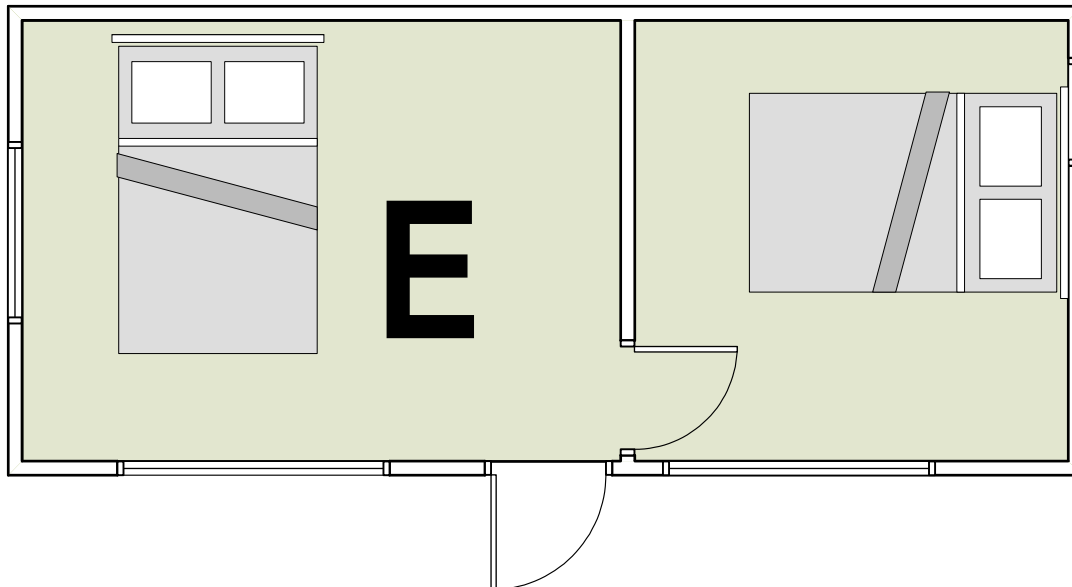

2 BEDROOMS

LOUNGE

BEDROOM PLUS

**NATURAL BORN BUILDERS LIMITED**

STEEL FRAMING

## BEDROOMS & LOUNGE

All pods are 7.1x3.0 = 21.3m<sup>2</sup>

javaBEC  
BY YOUR SIDE